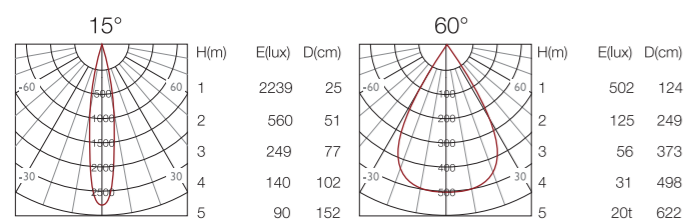

Model: L5507C

Model: H5010Z