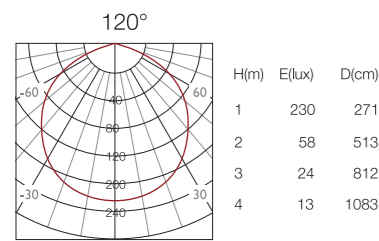

# Flood linear lamp

White Black

MLL30010

MLL64020

MLL96030

			
Model	MLL30010	MLL64020	MLL96030
Power	10W	20W	30W
Dimensions	280*35*59mm	652*35*59mm	970*35*59mm
Luminous flux	780lm	1600lm	2400lm
Input	DC 24V	DC 24V	DC 24V
Chip led	Osram	Osram	Osram