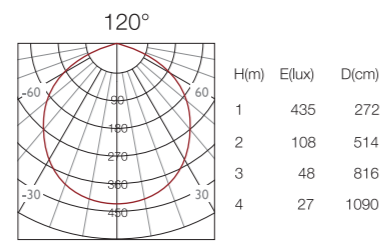

Model: MLL64020