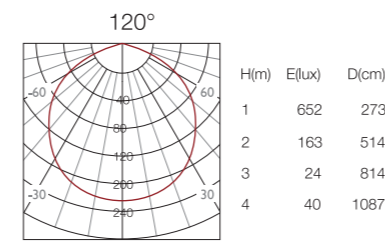

Model: MLL96030