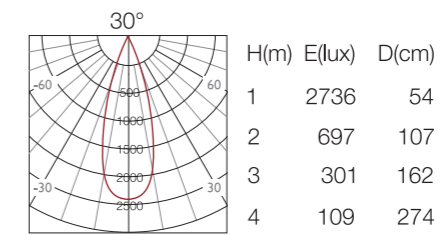

Model: MLS1020