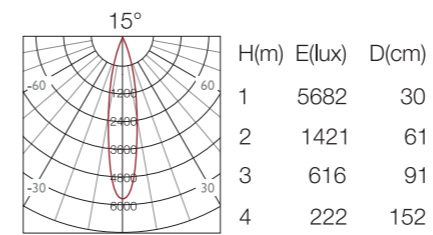

Magnetic track system 3.0

Ray nam châm 3.0

Accent linear lamp

MLS05

MLS10

MLS10

		
Model	MLS0510	MLS1020
Power	5*2W	10*2W
Dimensions	148*35*59mm	280*35*59mm
Luminous flux	850lm	1600lm
Input	DC 24V	DC 24V
Chip led	Osram	Osram