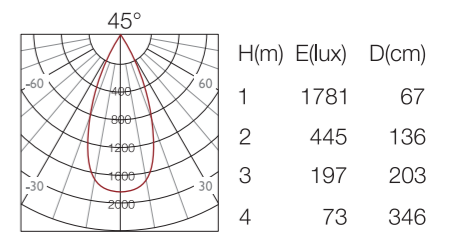

Model: MLS1020