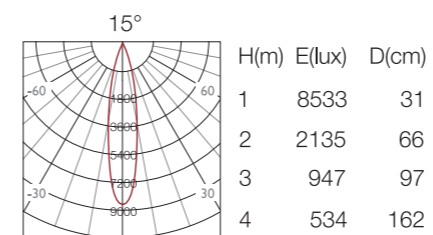

Model: MLS1020