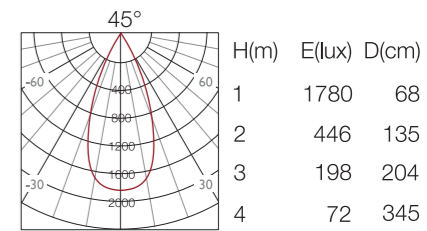

Model: MGS1020