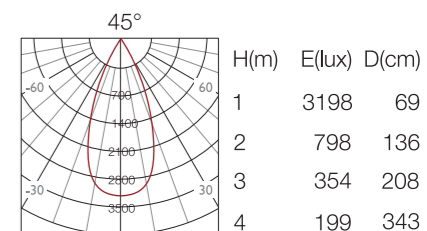

Model: MGL30010