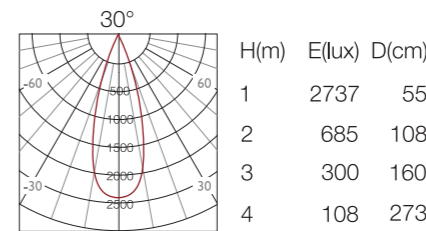

Model: MGS1020