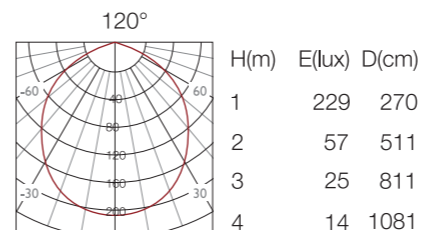

Model: MGL30010