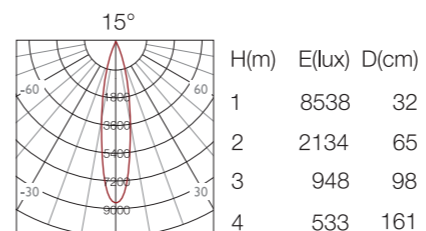

Model: MGS1020