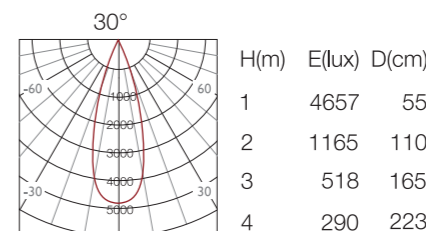

Model: MGL30010