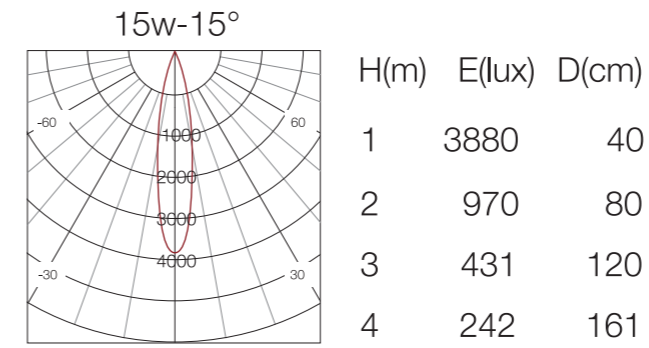

Model: F7515AS