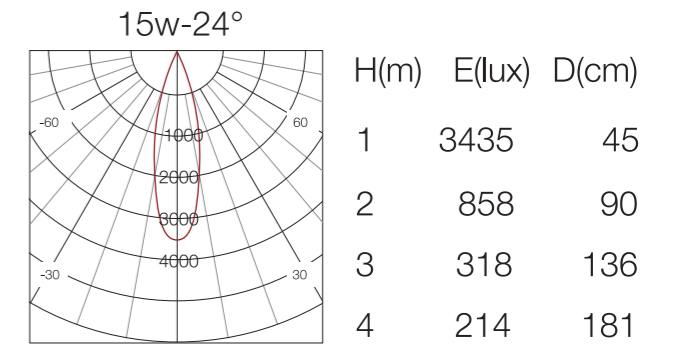

Model: F7515AS