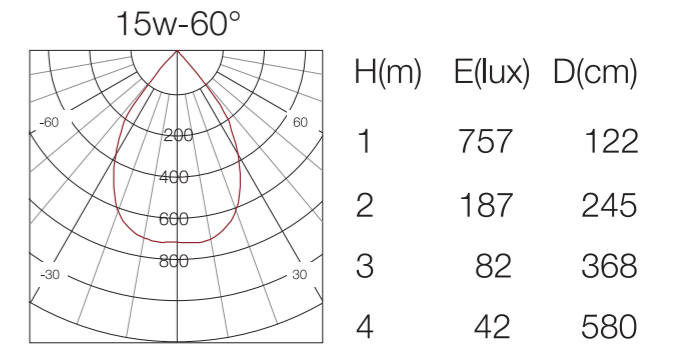

Model: F7515AC