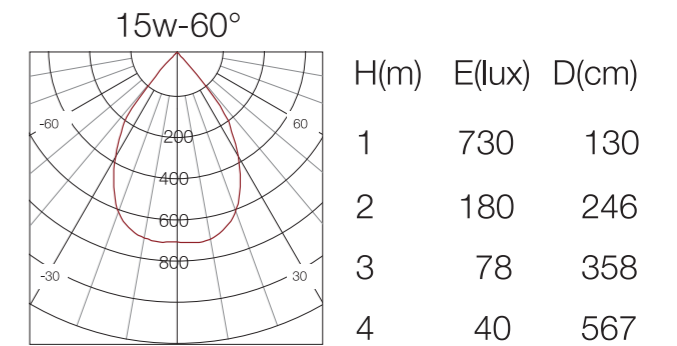

Model: F7515AS