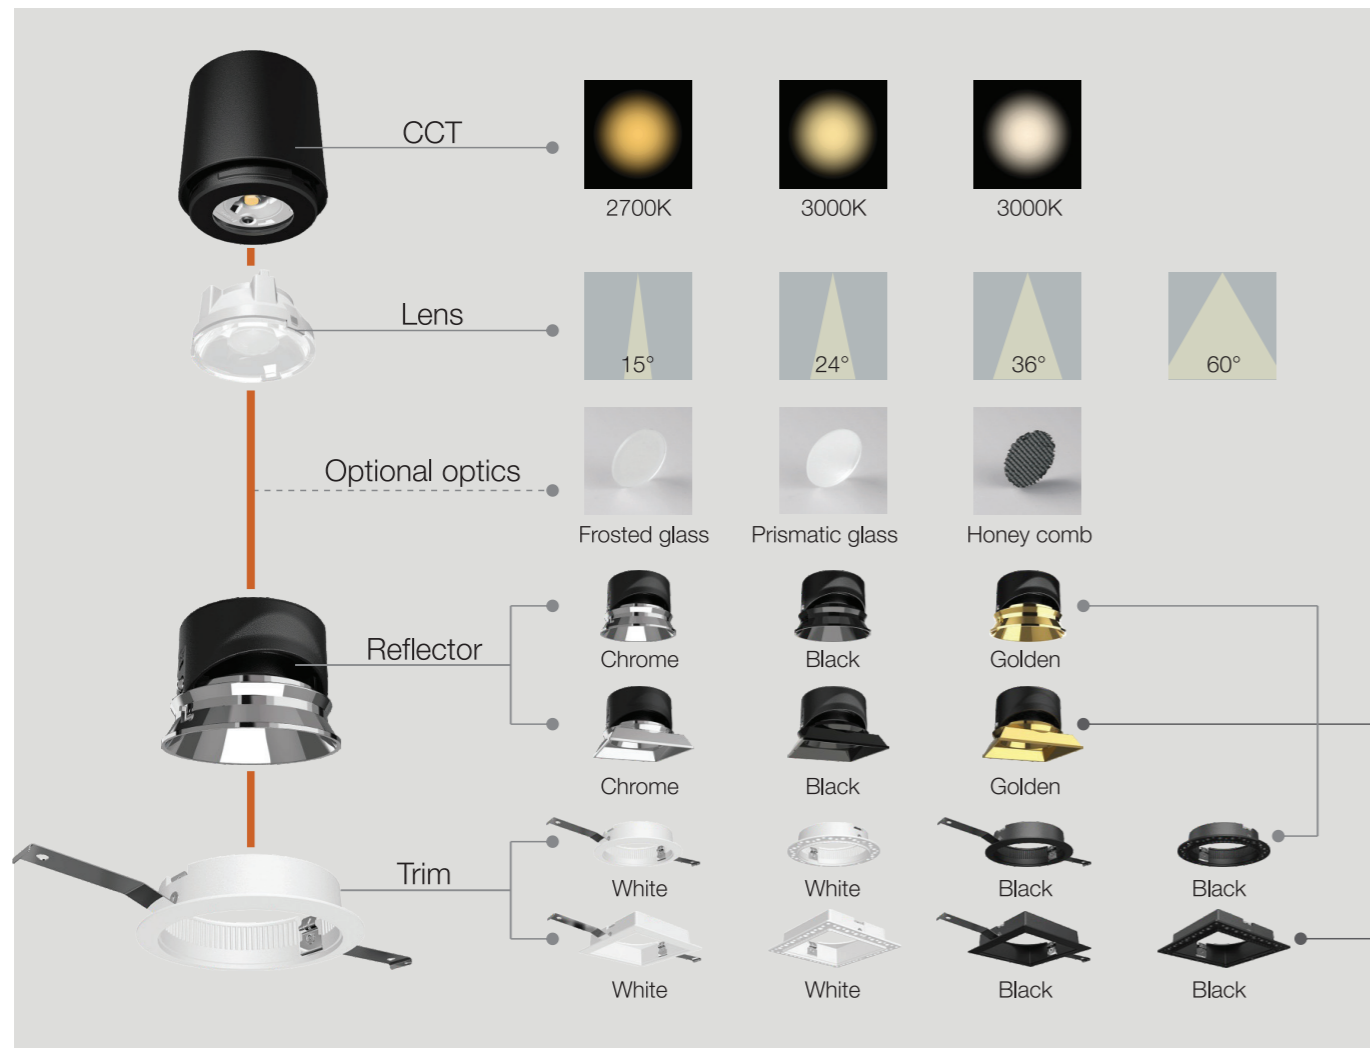

**Led chip**

CRI cao Ra>92 cho màu sắc trung thực.

**Dimming CCT**

Thay đổi nhiệt độ màu từ 2700K -> 5000K.

**Dimming light**

Làm mờ bằng Triac, 0-10V, Dali.

**Focus Premium**

Model	F7510AC/F7515AC	F7510AS/F7515AS
Power	10w/15w	10w/15w
Luminous flux	770lm/1155lm	770lm/1155lm
Dimensions	Ø85*105mm/Ø110*140mm	85*85*105mm/110*110*140mm
Cut-out	Ø75mm/Ø100mm	75*75mm/100*100mm
Optic	15°/24°/36°/60°	15°/24°/36°/60°
Adjustable angle	30°	30°
CCT	2700K-3000K-4000K	2700K-3000K-4000K
Chip LED	Cree/Bridgelux	Cree/Bridgelux

Model	F7510TC/F7515TC	F7510TS/F7515TS
Power	10w/15w	10w/15w
Luminous flux	770lm/1155lm	770lm/1155lm
Dimensions	Ø95*105mm/Ø120*140mm	95*95*105mm/120*120*140mm
Cut-out	Ø75mm/Ø100mm	75*75mm/100*100mm
Optic	15°/24°/36°/60°	15°/24°/36°/60°
Adjustable angle	30°	30°
CCT	2700K-3000K-4000K	2700K-3000K-4000K
Chip LED	Cree/Bridgelux	Cree/Bridgelux