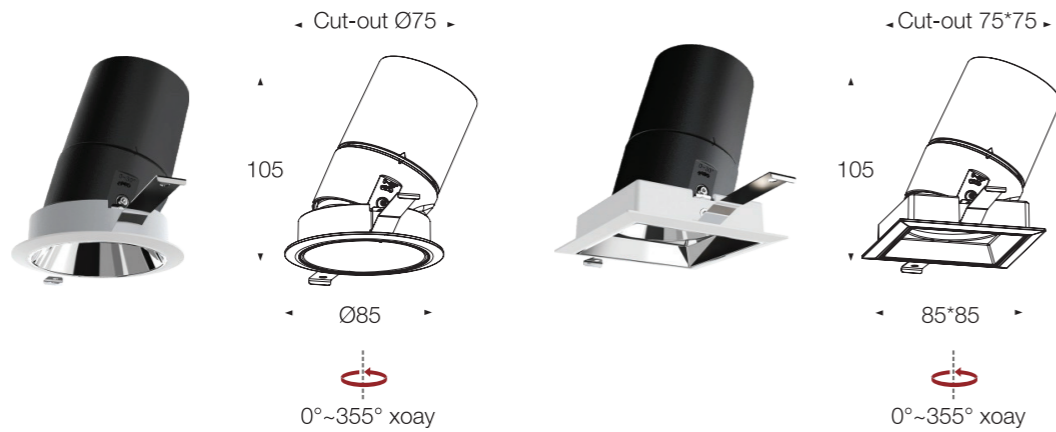

**Led chip**

CRI cao Ra>92 cho màu sắc trung thực.

**Dimming CCT**

Thay đổi nhiệt độ màu từ 2700K -> 5000K.

**Dimming light**

Làm mờ bằng Triac, 0-10V, Dali.

**Focus Premium**

Model	F7510AC/F7515AC	F7510AS/F7515AS
Power	10w/15w	10w/15w
Luminous flux	770lm/1155lm	770lm/1155lm
Dimensions	Ø85*105mm/Ø110*140mm	85*85*105mm/110*110*140mm
Cut-out	Ø75mm/Ø100mm	75*75mm/100*100mm
Optic	15°/24°/36°/60°	15°/24°/36°/60°
Adjustable angle	30°	30°
CCT	2700K-3000K-4000K	2700K-3000K-4000K
Chip LED	Cree/Bridgelux	Cree/Bridgelux

Model	F7510TC/F7515TC	F7510TS/F7515TS
Power	10w/15w	10w/15w
Luminous flux	770lm/1155lm	770lm/1155lm
Dimensions	Ø95*105mm/Ø120*140mm	95*95*105mm/120*120*140mm
Cut-out	Ø75mm/Ø100mm	75*75mm/100*100mm
Optic	15°/24°/36°/60°	15°/24°/36°/60°
Adjustable angle	30°	30°
CCT	2700K-3000K-4000K	2700K-3000K-4000K
Chip LED	Cree/Bridgelux	Cree/Bridgelux