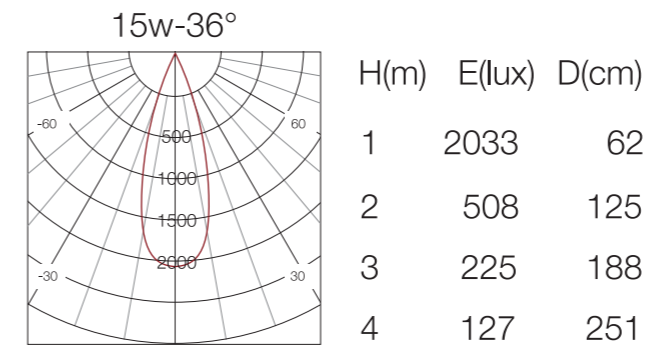

Model: F7515AS