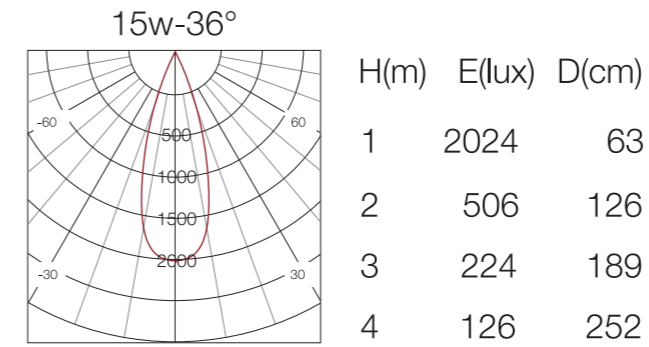

Model: F7515AC