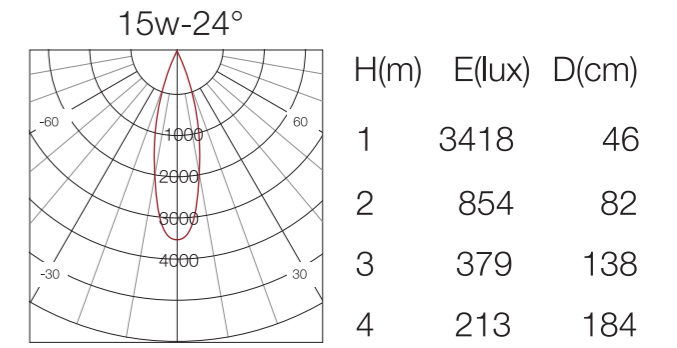

Model: F7515AC