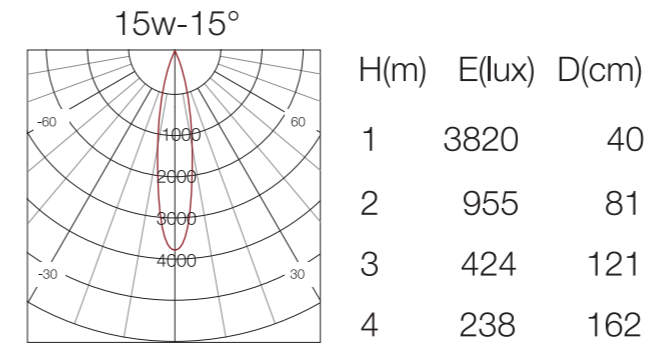

**Led chip**

CRI cao Ra>92 cho màu sắc trung thực.

**Dimming CCT**

Thay đổi nhiệt độ màu từ 2700K -> 5000K.

**Dimming light**

Làm mờ bằng Triac, 0-10V, Dali.

**Focus Premium**

Model	F7510AC/F7515AC	F7510AS/F7515AS
Power	10w/15w	10w/15w
Luminous flux	770lm/1155lm	770lm/1155lm
Dimensions	Ø85*105mm/Ø110*140mm	85*85*105mm/110*110*140mm
Cut-out	Ø75mm/Ø100mm	75*75mm/100*100mm
Optic	15°/24°/36°/60°	15°/24°/36°/60°
Adjustable angle	30°	30°
CCT	2700K-3000K-4000K	2700K-3000K-4000K
Chip LED	Cree/Bridgelux	Cree/Bridgelux

Model	F7510TC/F7515TC	F7510TS/F7515TS
Power	10w/15w	10w/15w
Luminous flux	770lm/1155lm	770lm/1155lm
Dimensions	Ø95*105mm/Ø120*140mm	95*95*105mm/120*120*140mm
Cut-out	Ø75mm/Ø100mm	75*75mm/100*100mm
Optic	15°/24°/36°/60°	15°/24°/36°/60°
Adjustable angle	30°	30°
CCT	2700K-3000K-4000K	2700K-3000K-4000K
Chip LED	Cree/Bridgelux	Cree/Bridgelux