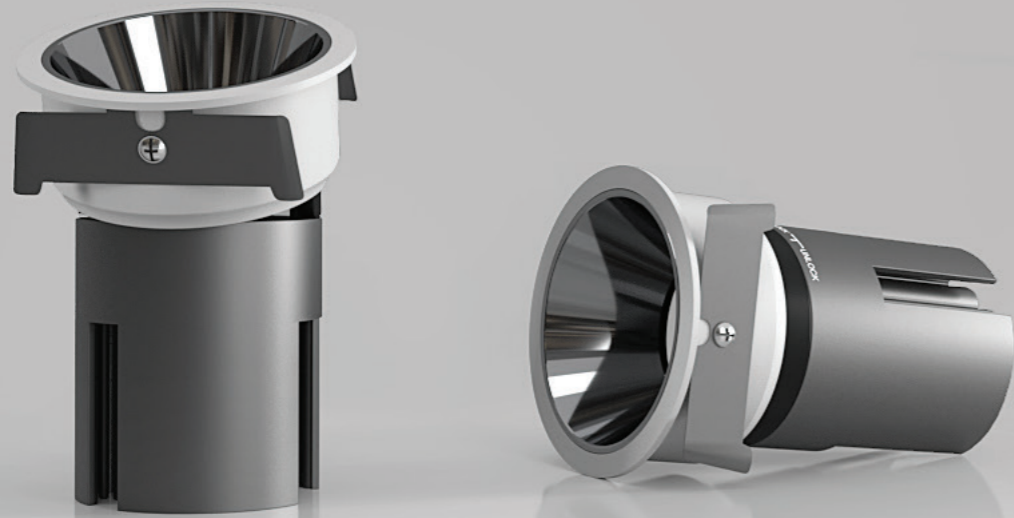

EROS

ADJUSTABLE

Model	Power	Luminous flux	Dimensions	Cut-out	Input	Chip led
E7510C	10w	700lm	Ø90*103mm	Ø75mm	200-240V	Cree/Bridgelux
E7512C	12w	900lm	Ø90*103mm	Ø75mm	200-240V	Cree/Bridgelux
E9515C	15w	1150lm	Ø110*120mm	Ø95mm	200-240V	Cree/Bridgelux
E9520C	20w	1500lm	Ø110*120mm	Ø95mm	200-240V	Cree/Bridgelux

TRIAC Dimming
0-10V Dimming
DALI Dimming
No Flicker
CRF 95
IP44
3000K
4000K
15°
24°
36°
24°
35°