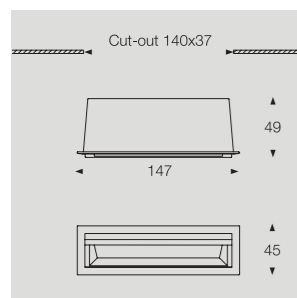

Model	Power	Luminous flux	Dimensions	Cut-out	Input	Chip led
A14010W	10w	360lm	147*45*49mm	140*37mm	200-240V	OSRAM

Model	Power	Luminous flux	Dimensions	Cut-out	Input	Chip led
A27320W	20w	720lm	280*45*49mm	273*37mm	200-240V	OSRAM