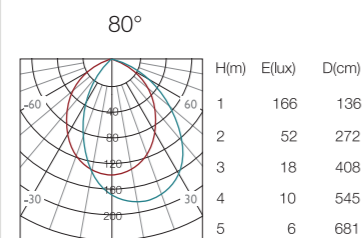

Model	Power	Luminous flux	Dimensions	Cut-out	Input	Chip led
A14010W	10w	360lm	147*45*49mm	140*37mm	200-240V	OSRAM

Model	Power	Luminous flux	Dimensions	Cut-out	Input	Chip led
A27320W	20w	720lm	280*45*49mm	273*37mm	200-240V	OSRAM