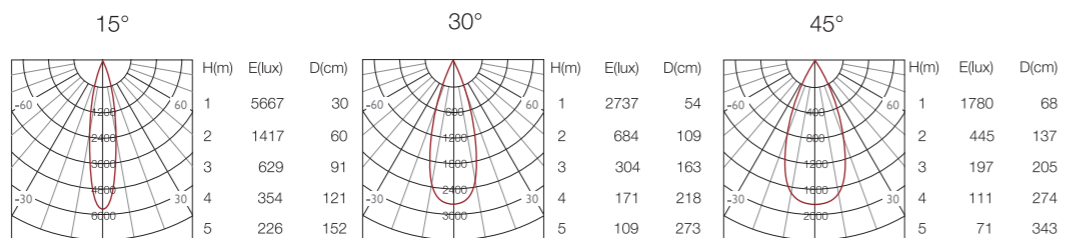

Model	Power	Luminous flux	Dimensions	Cut-out	Input	Chip led
A0510D	5*2w	750lm	147*45*49mm	140*37mm	200-240V	OSRAM

Model	Power	Luminous flux	Dimensions	Cut-out	Input	Chip led
A1020D	10*2w	1400lm	280*45*49mm	273*37mm	200-240V	OSRAM