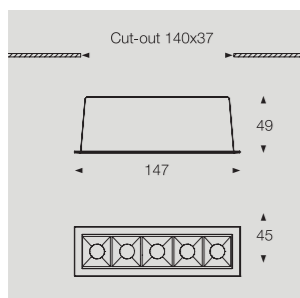

Model	Power	Luminous flux	Dimensions	Cut-out	Input	Chip led
A0510D	5*2w	750lm	147*45*49mm	140*37mm	200-240V	OSRAM

Model	Power	Luminous flux	Dimensions	Cut-out	Input	Chip led
A1020D	10*2w	1400lm	280*45*49mm	273*37mm	200-240V	OSRAM